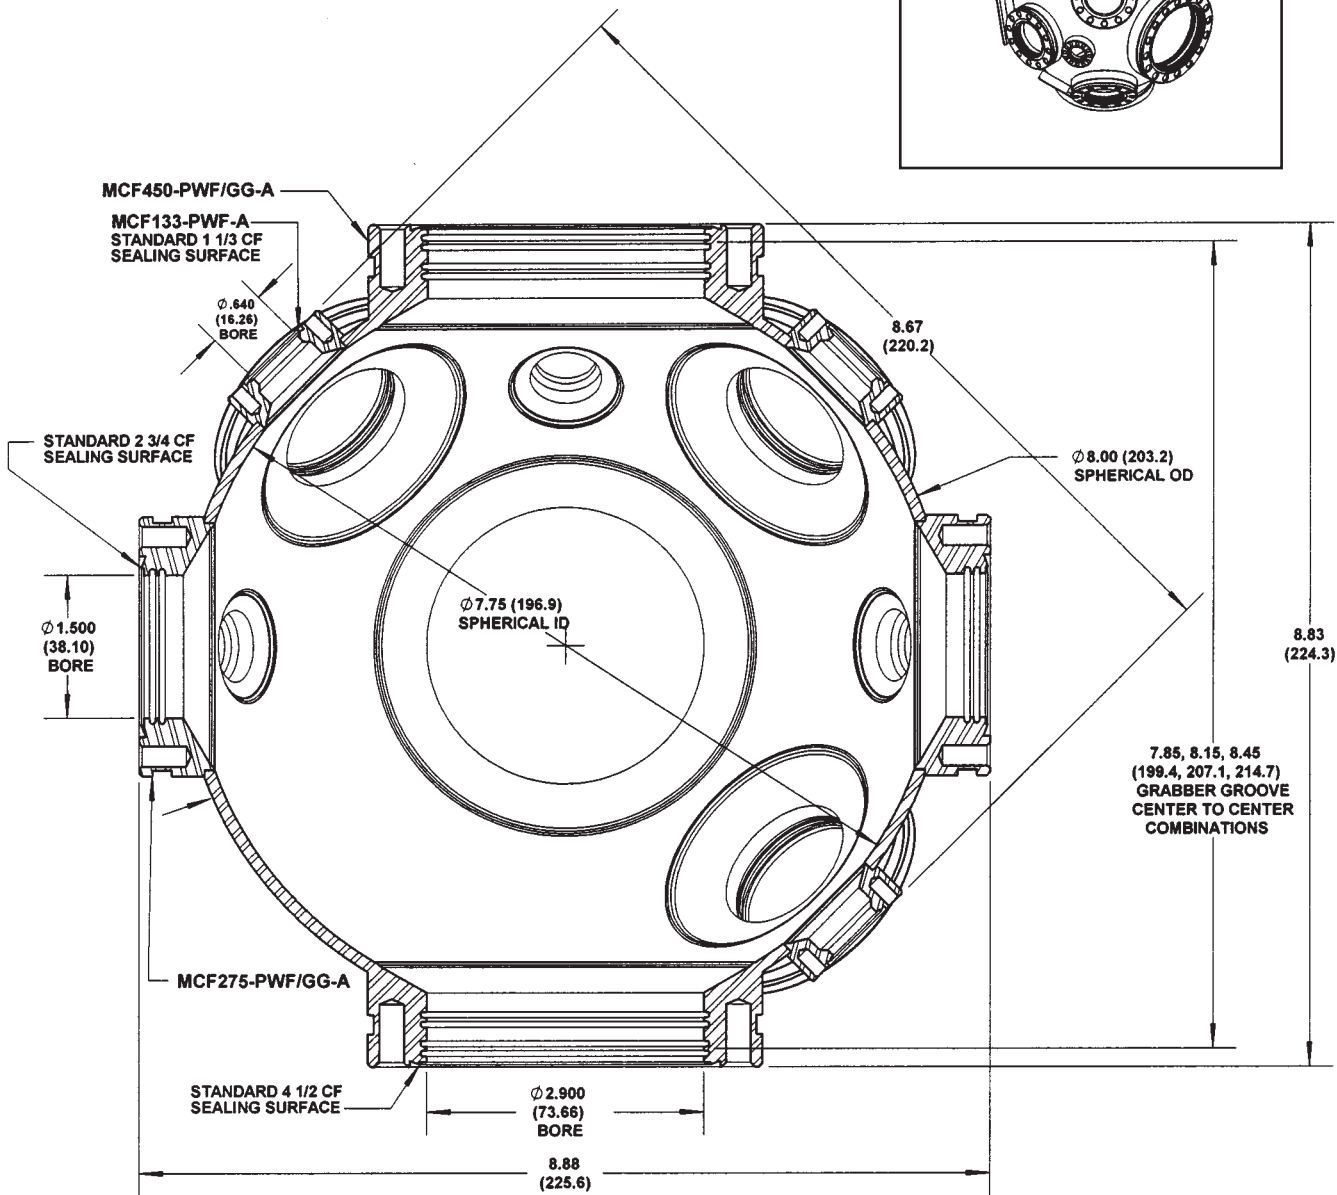

## 4½ Multi-CF Magdeburg Sphere MCF450-MS(6.0)20400-A

MCF450-MS(6.120)20400-A

0.5 X

ALL DIMENSIONS ARE IN INCHES  
(MILLIMETERS IN PARENTHESES)

CAUTIONS:  
(1) SILVER PLATED BOLTS OR  
EQUIVALENT LUBRICATION  
MUST BE USED  
(2) USE CORRECT BOLT LENGTH

## 4½ Multi-CF Magdeburg Sphere MCF450-MS(6.0)20408-A

ALL DIMENSIONS ARE IN INCHES  
(MILLIMETERS IN PARENTHESES)

CAUTIONS:  
(1) SILVER PLATED BOLTS OR  
EQUIVALENT LUBRICATION  
MUST BE USED  
(2) USE CORRECT BOLT LENGTH

MCF450-MS(6.120)20408-A

0.5 X

8 inch diameter Magdeburg Spheres:  
 MCF450-MS(8.00) Series with 4½ CF ports  
 MCF600-MS(8.00) Series with 6 CF ports

NEW PARTS

MCF450-MS(8.00) Series  
 8 inch sphere with 4½ CF and smaller ports  
 example: MCF450-MS(8.00)20.1200-A  
 (photo on page describing custom spheres)

NEW PARTS

10 inch diameter Magdeburg Spheres:  
 MCF450-MS(10.00) Series with 4½ CF ports  
 MCF600-MS(10.00) Series with 6 CF ports  
 MCF800-MS(10.00) Series with 8 CF ports

**MCF600-MS(10.00) Series**  
 10 inch sphere with 6 CF and smaller ports  
 example: MCF600-MS(10.00)600008-A