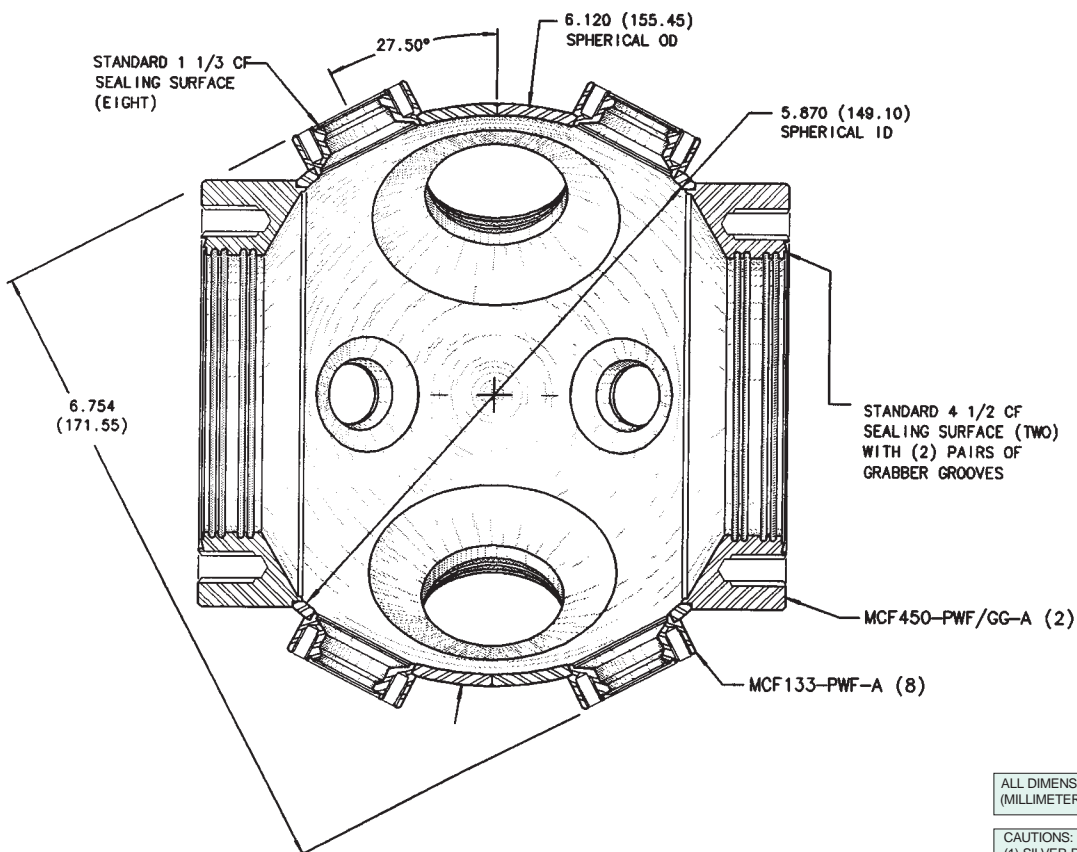

## 4½ Multi-CF Magdeburg Sphere MCF450-MS(6.0)20400-A

MCF450-MS(6.120)20400-A

0.5 X

ALL DIMENSIONS ARE IN INCHES  
(MILLIMETERS IN PARENTHESES)

CAUTIONS:  
(1) SILVER PLATED BOLTS OR  
EQUIVALENT LUBRICATION  
MUST BE USED  
(2) USE CORRECT BOLT LENGTH

## 4½ Multi-CF Magdeburg Sphere MCF450-MS(6.0)20408-A

ALL DIMENSIONS ARE IN INCHES  
(MILLIMETERS IN PARENTHESES)

CAUTIONS:  
(1) SILVER PLATED BOLTS OR  
EQUIVALENT LUBRICATION  
MUST BE USED  
(2) USE CORRECT BOLT LENGTH

MCF450-MS(6.120)20408-A

0.5 X

8 inch diameter Magdeburg Spheres:  
 MCF450-MS(8.00) Series with 4½ CF ports  
 MCF600-MS(8.00) Series with 6 CF ports

NEW PARTS

MCF450-MS(8.00) Series  
 8 inch sphere with 4½ CF and smaller ports  
 example: MCF450-MS(8.00)20.1200-A  
 (photo on page describing custom spheres)

NEW PARTS

10 inch diameter Magdeburg Spheres:  
 MCF450-MS(10.00) Series with 4½ CF ports  
 MCF600-MS(10.00) Series with 6 CF ports  
 MCF800-MS(10.00) Series with 8 CF ports

**MCF600-MS(10.00) Series**  
 10 inch sphere with 6 CF and smaller ports  
 example: MCF600-MS(10.00)600008-A