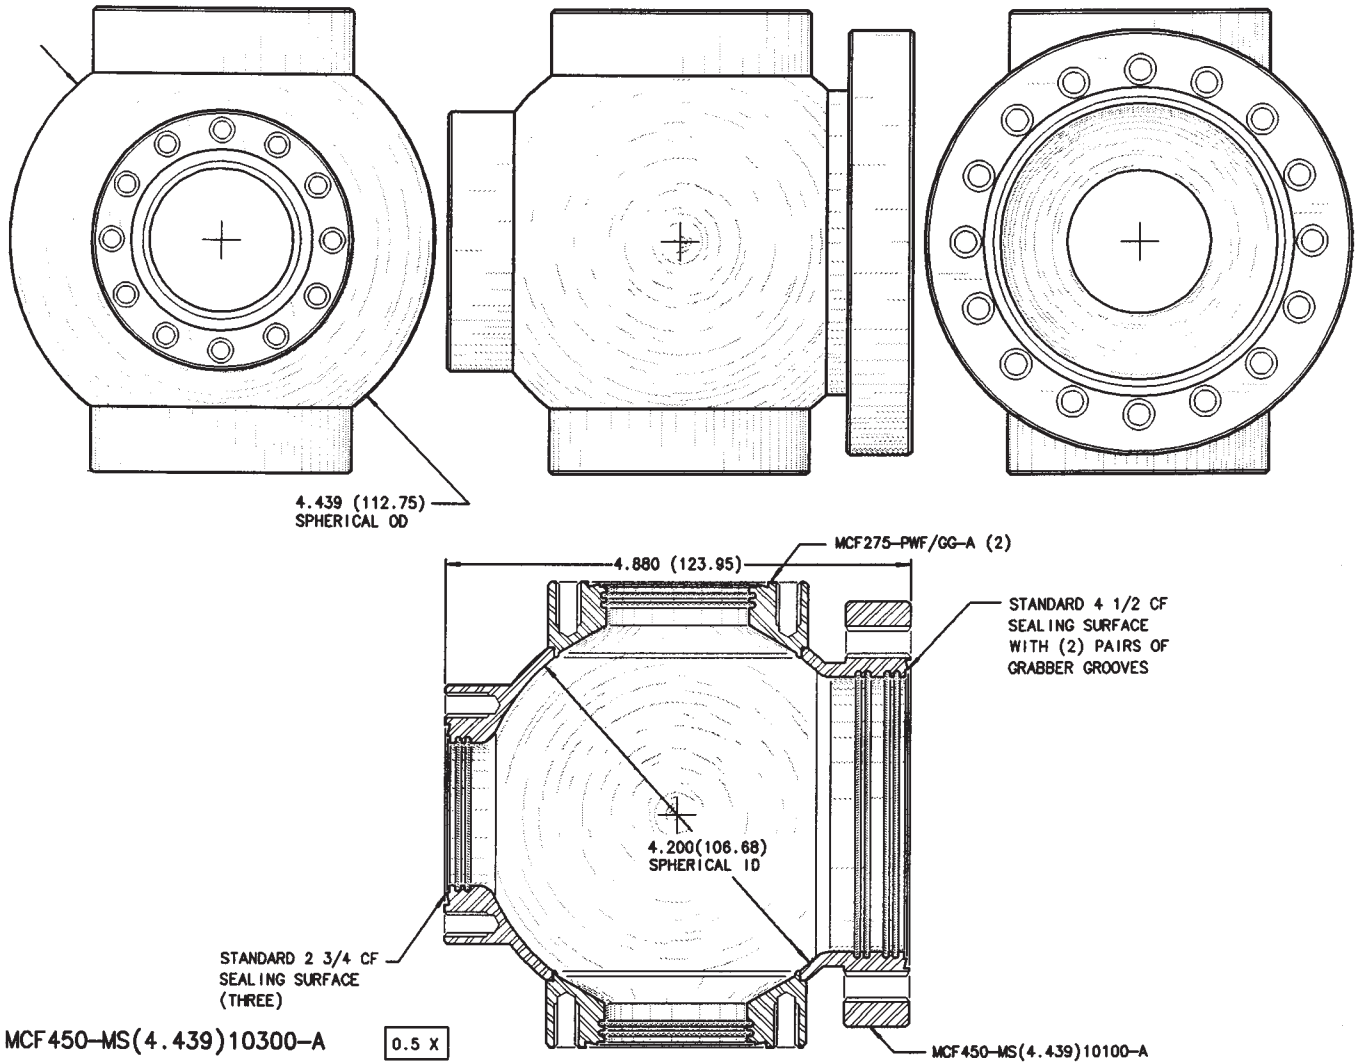

### 4½ Multi-CF Magdeburg Sphere MCF450-MS(4.439)10300-A

ALL DIMENSIONS ARE IN INCHES  
(MILLIMETERS IN PARENTHESES)

CAUTIONS:  
(1) SILVER PLATED BOLTS OR  
EQUIVALENT LUBRICATION  
MUST BE USED  
(2) USE CORRECT BOLT LENGTH

**4½ Multi-CF Magdeburg Sphere  
MCF450-MS(4.439)10300-B**

ALL DIMENSIONS ARE IN INCHES (MILLIMETERS IN PARENTHESES)

CAUTIONS:  
(1) SILVER PLATED BOLTS OR EQUIVALENT LUBRICATION MUST BE USED  
(2) USE CORRECT BOLT LENGTH

## 4½ Multi-CF Magdeburg Sphere MCF450-MS(4.439)10504-A

MCF450-MS(4.439)10504-A

0.5 X

ALL DIMENSIONS ARE IN INCHES  
(MILLIMETERS IN PARENTHESES)

CAUTIONS:  
(1) SILVER PLATED BOLTS OR  
EQUIVALENT LUBRICATION  
MUST BE USED  
(2) USE CORRECT BOLT LENGTH

## 4½ Multi-CF Magdeburg Sphere MCF450-MS(6.0)20400-A

MCF450-MS(6.120)20400-A

0.5 X

ALL DIMENSIONS ARE IN INCHES  
(MILLIMETERS IN PARENTHESES)

CAUTIONS:  
(1) SILVER PLATED BOLTS OR  
EQUIVALENT LUBRICATION  
MUST BE USED  
(2) USE CORRECT BOLT LENGTH