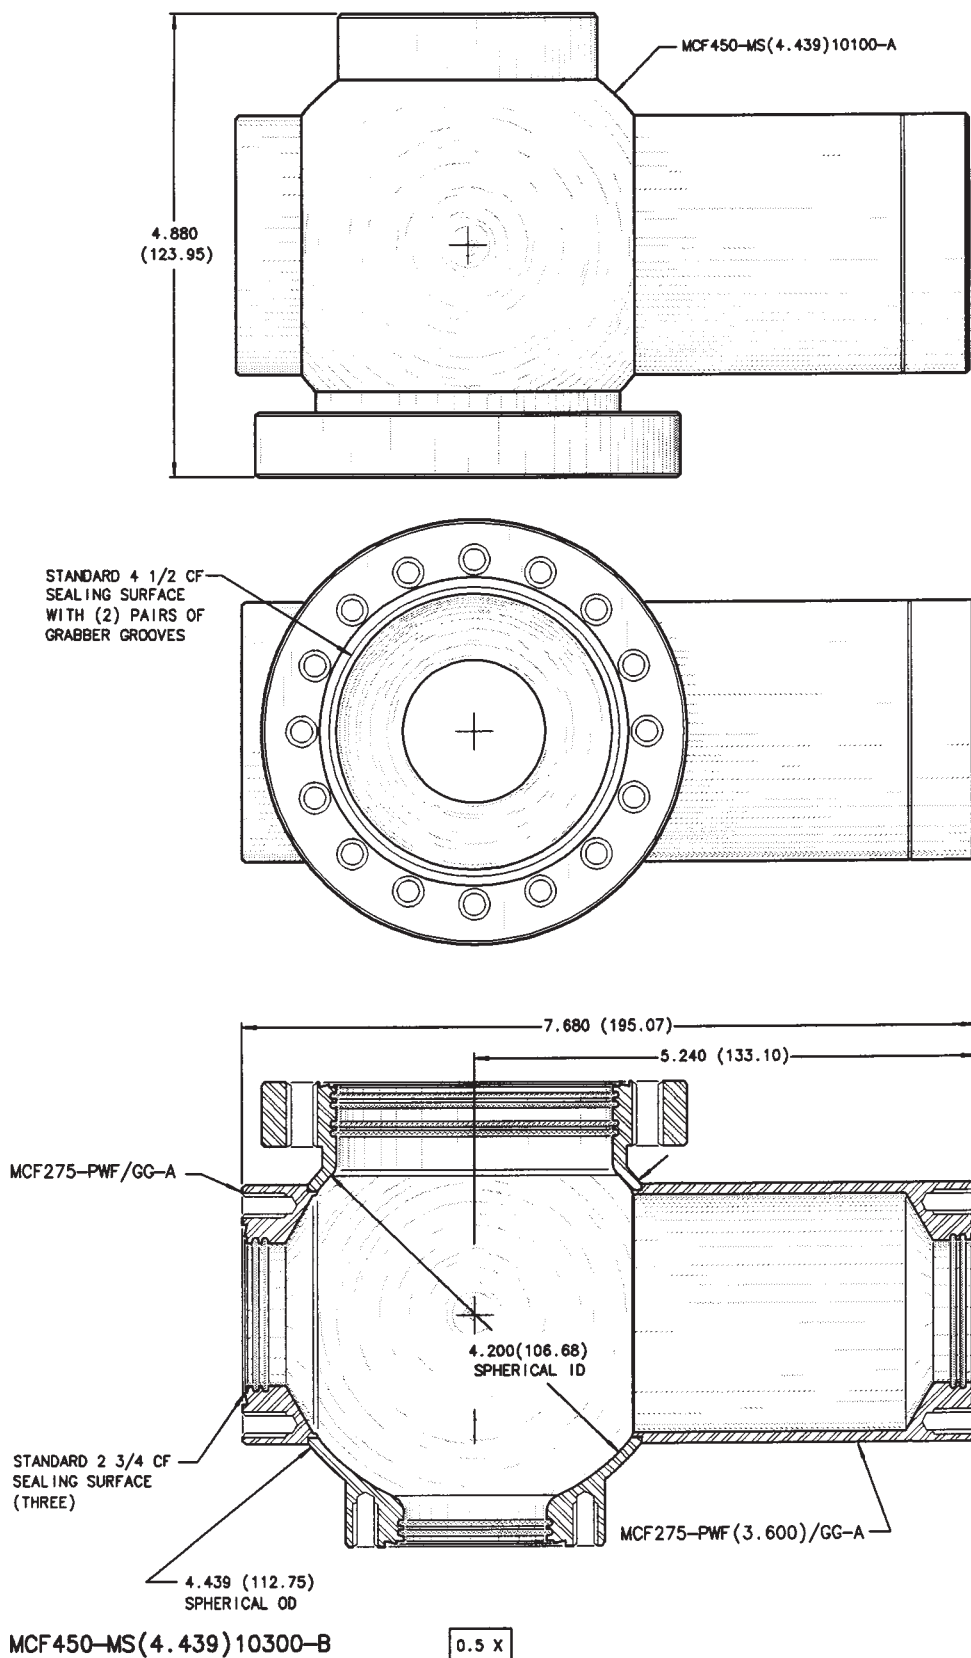

### 4½ Multi-CF Magdeburg Sphere MCF450-MS(4.439)10300-A

ALL DIMENSIONS ARE IN INCHES  
(MILLIMETERS IN PARENTHESES)

CAUTIONS:  
(1) SILVER PLATED BOLTS OR  
EQUIVALENT LUBRICATION  
MUST BE USED  
(2) USE CORRECT BOLT LENGTH

**4½ Multi-CF Magdeburg Sphere  
MCF450-MS(4.439)10300-B**

ALL DIMENSIONS ARE IN INCHES (MILLIMETERS IN PARENTHESES)

CAUTIONS:  
(1) SILVER PLATED BOLTS OR EQUIVALENT LUBRICATION MUST BE USED  
(2) USE CORRECT BOLT LENGTH

## 4½ Multi-CF Magdeburg Sphere MCF450-MS(4.439)10504-A

MCF450-MS(4.439)10504-A

0.5 X

ALL DIMENSIONS ARE IN INCHES  
(MILLIMETERS IN PARENTHESES)

CAUTIONS:  
(1) SILVER PLATED BOLTS OR  
EQUIVALENT LUBRICATION  
MUST BE USED  
(2) USE CORRECT BOLT LENGTH

## 4½ Multi-CF Magdeburg Sphere MCF450-MS(6.0)20400-A

MCF450-MS(6.120)20400-A

0.5 X

ALL DIMENSIONS ARE IN INCHES  
(MILLIMETERS IN PARENTHESES)

CAUTIONS:  
(1) SILVER PLATED BOLTS OR  
EQUIVALENT LUBRICATION  
MUST BE USED  
(2) USE CORRECT BOLT LENGTH