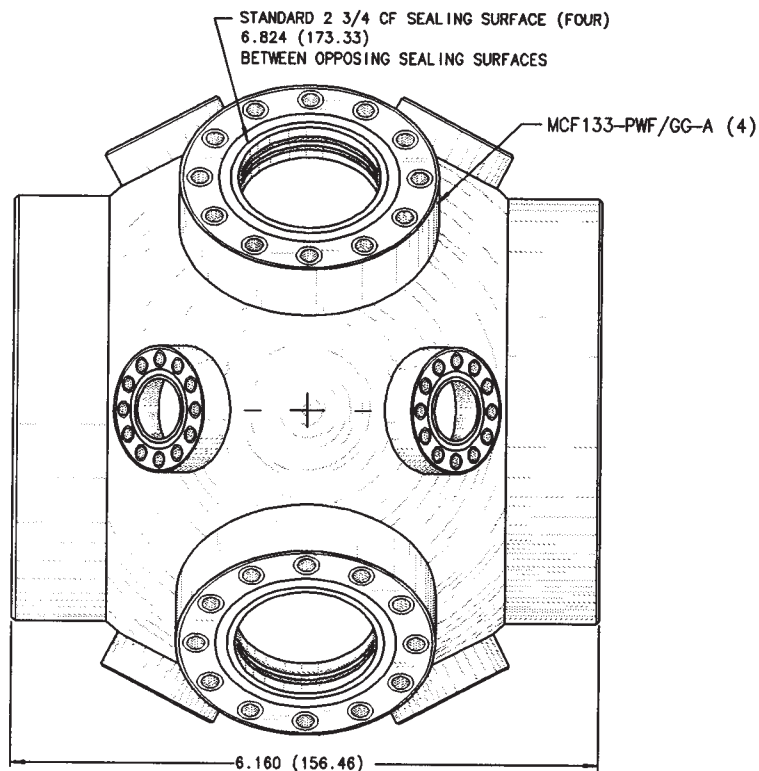

## 4½ Multi-CF Magdeburg Sphere MCF450-MS(4.439)10504-A

MCF450-MS(4.439)10504-A

0.5 X

ALL DIMENSIONS ARE IN INCHES  
(MILLIMETERS IN PARENTHESES)

CAUTIONS:  
(1) SILVER PLATED BOLTS OR  
EQUIVALENT LUBRICATION  
MUST BE USED  
(2) USE CORRECT BOLT LENGTH

## 4½ Multi-CF Magdeburg Sphere MCF450-MS(6.0)20400-A

MCF450-MS(6.120)20400-A

0.5 X

ALL DIMENSIONS ARE IN INCHES  
(MILLIMETERS IN PARENTHESES)

CAUTIONS:  
(1) SILVER PLATED BOLTS OR  
EQUIVALENT LUBRICATION  
MUST BE USED  
(2) USE CORRECT BOLT LENGTH

## 4½ Multi-CF Magdeburg Sphere MCF450-MS(6.0)20408-A

ALL DIMENSIONS ARE IN INCHES  
(MILLIMETERS IN PARENTHESES)

CAUTIONS:  
(1) SILVER PLATED BOLTS OR  
EQUIVALENT LUBRICATION  
MUST BE USED  
(2) USE CORRECT BOLT LENGTH

MCF450-MS(6.120)20408-A

0.5 X

8 inch diameter Magdeburg Spheres:  
 MCF450-MS(8.00) Series with 4½ CF ports  
 MCF600-MS(8.00) Series with 6 CF ports

NEW PARTS

MCF450-MS(8.00) Series  
 8 inch sphere with 4½ CF and smaller ports  
 example: MCF450-MS(8.00)20.1200-A  
 (photo on page describing custom spheres)