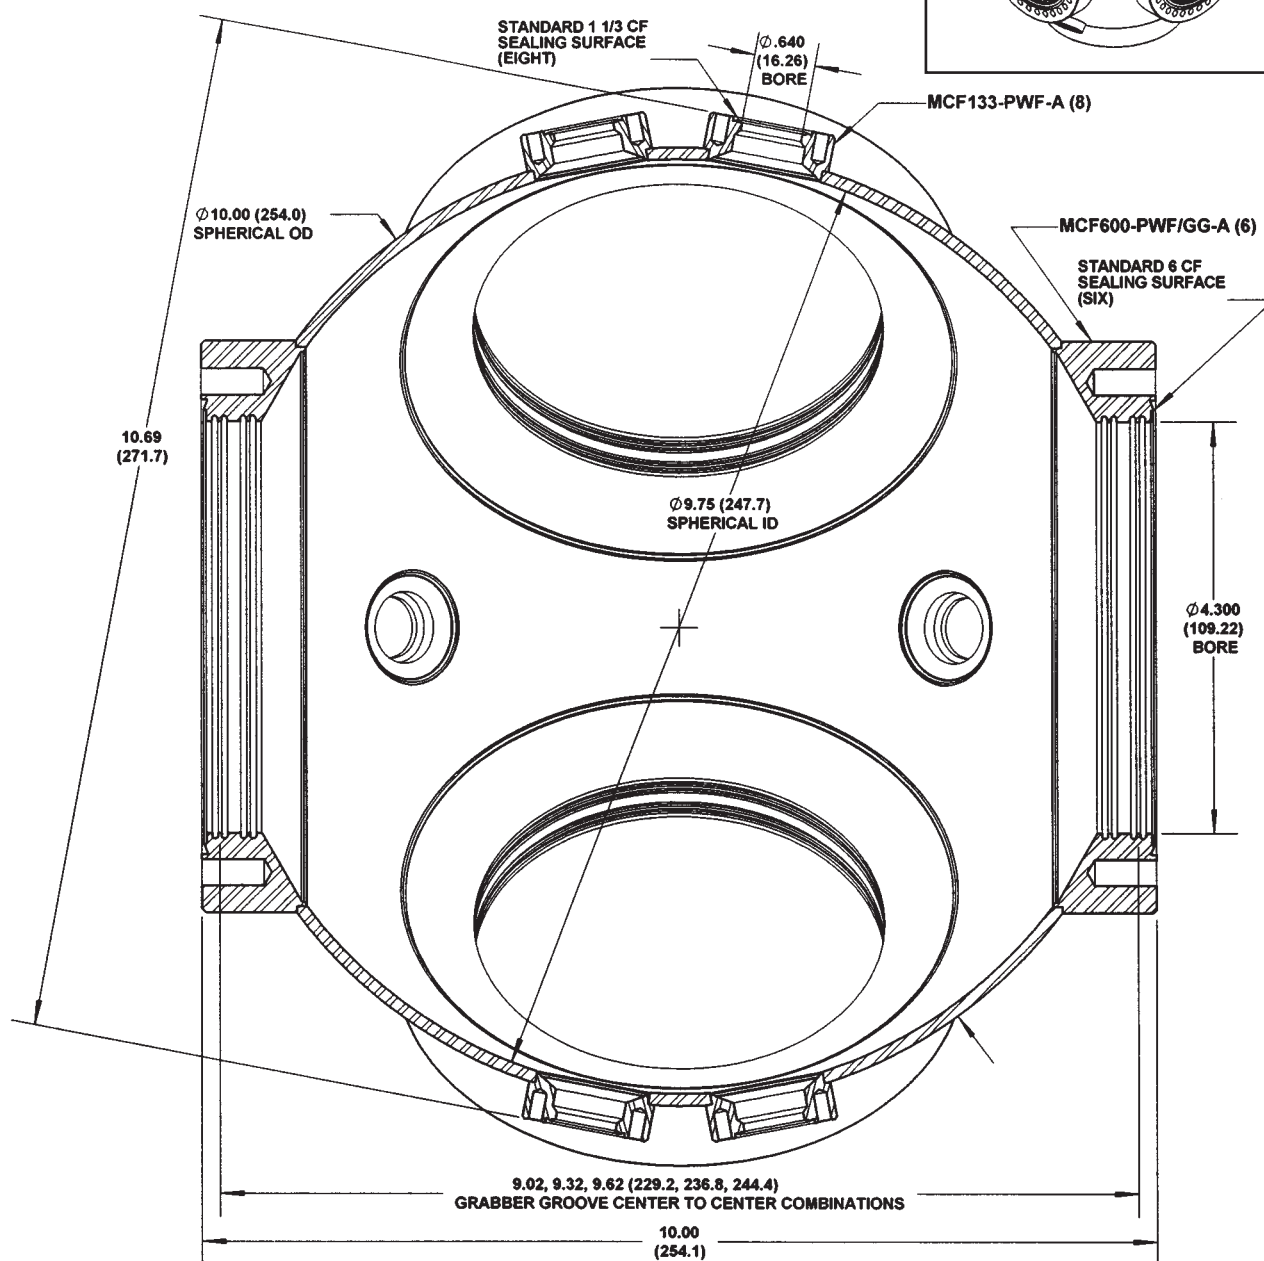

MCF450-MS(6.120)20408-A

0.5 X

8 inch diameter Magdeburg Spheres:  
 MCF450-MS(8.00) Series with 4½ CF ports  
 MCF600-MS(8.00) Series with 6 CF ports

NEW PARTS

MCF450-MS(8.00) Series  
 8 inch sphere with 4½ CF and smaller ports  
 example: MCF450-MS(8.00)20.1200-A  
 (photo on page describing custom spheres)

MCF450-MS(8.00) SERIES 0.5 X

ALL DIMENSIONS ARE IN INCHES  
 (MILLIMETERS IN PARENTHESES)

CAUTIONS:  
 (1) SILVER PLATED BOLTS OR  
 EQUIVALENT LUBRICATION  
 MUST BE USED  
 (2) USE CORRECT BOLT LENGTH

NEW PARTS

10 inch diameter Magdeburg Spheres:  
 MCF450-MS(10.00) Series with 4½ CF ports  
 MCF600-MS(10.00) Series with 6 CF ports  
 MCF800-MS(10.00) Series with 8 CF ports

**MCF600-MS(10.00) Series**  
 10 inch sphere with 6 CF and smaller ports  
 example: MCF600-MS(10.00)600008-A

MCF600-MS(10.00)600008-A 0.5 X

ALL DIMENSIONS ARE IN INCHES  
(MILLIMETERS IN PARENTHESES)

CAUTIONS:  
 (1) SILVER PLATED BOLTS OR  
 EQUIVALENT LUBRICATION  
 MUST BE USED  
 (2) USE CORRECT BOLT LENGTH