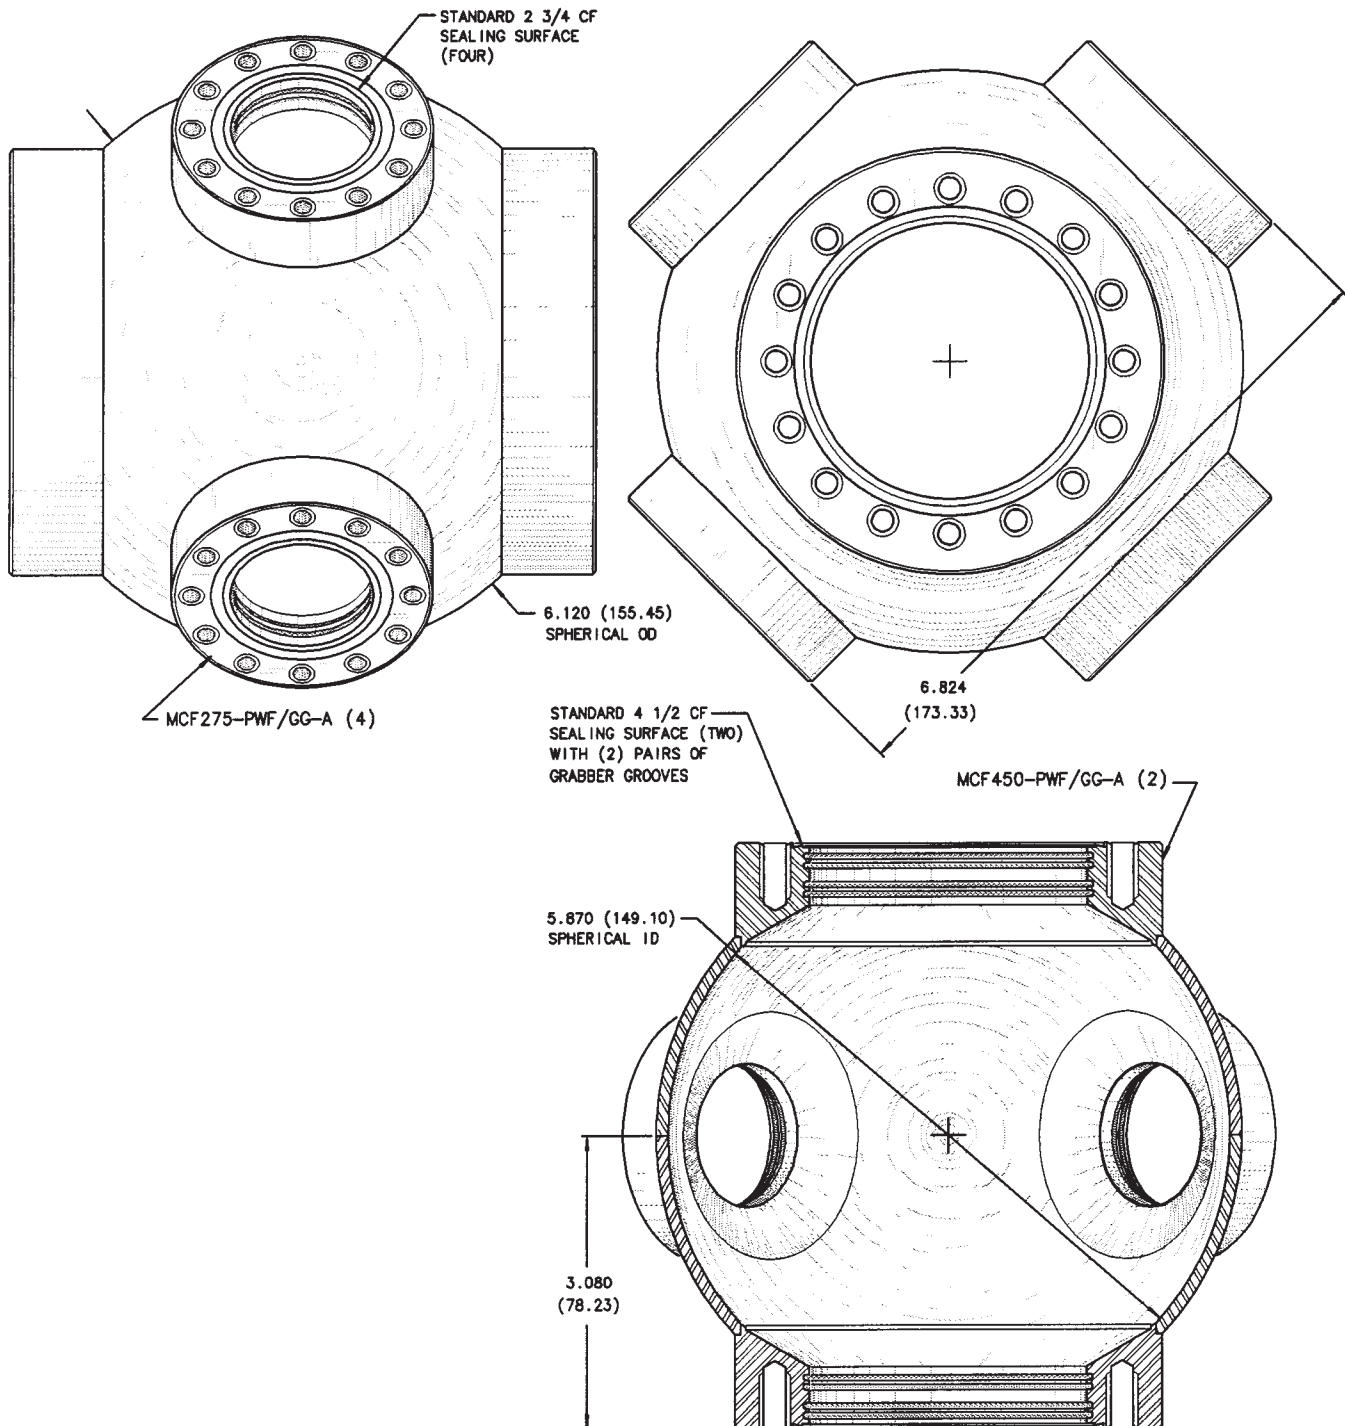

**4½ Multi-CF Magdeburg Sphere  
MCF450-MS(4.439)10300-B**

ALL DIMENSIONS ARE IN INCHES (MILLIMETERS IN PARENTHESES)

CAUTIONS:  
(1) SILVER PLATED BOLTS OR EQUIVALENT LUBRICATION MUST BE USED  
(2) USE CORRECT BOLT LENGTH

## 4½ Multi-CF Magdeburg Sphere MCF450-MS(4.439)10504-A

MCF450-MS(4.439)10504-A

0.5 X

ALL DIMENSIONS ARE IN INCHES  
(MILLIMETERS IN PARENTHESES)

CAUTIONS:  
(1) SILVER PLATED BOLTS OR  
EQUIVALENT LUBRICATION  
MUST BE USED  
(2) USE CORRECT BOLT LENGTH

## 4½ Multi-CF Magdeburg Sphere MCF450-MS(6.0)20400-A

MCF450-MS(6.120)20400-A

0.5 X

ALL DIMENSIONS ARE IN INCHES  
(MILLIMETERS IN PARENTHESES)

CAUTIONS:  
(1) SILVER PLATED BOLTS OR  
EQUIVALENT LUBRICATION  
MUST BE USED  
(2) USE CORRECT BOLT LENGTH

## 4½ Multi-CF Magdeburg Sphere MCF450-MS(6.0)20408-A

ALL DIMENSIONS ARE IN INCHES  
(MILLIMETERS IN PARENTHESES)

CAUTIONS:  
(1) SILVER PLATED BOLTS OR  
EQUIVALENT LUBRICATION  
MUST BE USED  
(2) USE CORRECT BOLT LENGTH