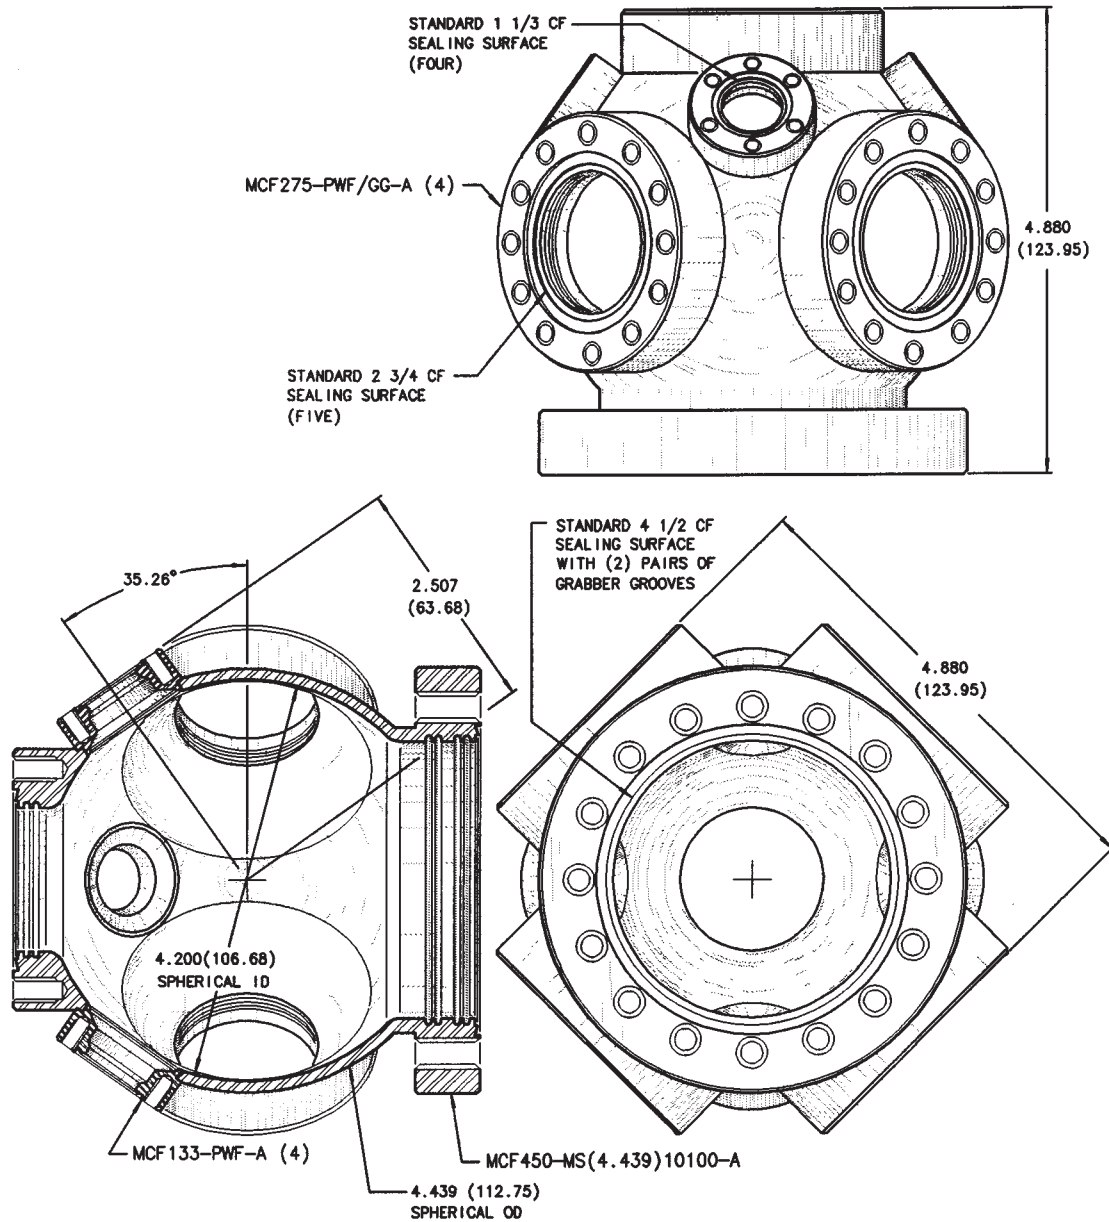

### 4½ Multi-CF Magdeburg Sphere MCF450-MS(4.439)10300-A

ALL DIMENSIONS ARE IN INCHES  
(MILLIMETERS IN PARENTHESES)

CAUTIONS:  
(1) SILVER PLATED BOLTS OR  
EQUIVALENT LUBRICATION  
MUST BE USED  
(2) USE CORRECT BOLT LENGTH

**4½ Multi-CF Magdeburg Sphere  
MCF450-MS(4.439)10300-B**

ALL DIMENSIONS ARE IN INCHES (MILLIMETERS IN PARENTHESES)

CAUTIONS:  
(1) SILVER PLATED BOLTS OR EQUIVALENT LUBRICATION MUST BE USED  
(2) USE CORRECT BOLT LENGTH

## 4½ Multi-CF Magdeburg Sphere MCF450-MS(4.439)10504-A

MCF450-MS(4.439)10504-A

0.5 X

ALL DIMENSIONS ARE IN INCHES  
(MILLIMETERS IN PARENTHESES)

CAUTIONS:  
(1) SILVER PLATED BOLTS OR  
EQUIVALENT LUBRICATION  
MUST BE USED  
(2) USE CORRECT BOLT LENGTH

## 4½ Multi-CF Magdeburg Sphere MCF450-MS(6.0)20400-A

MCF450-MS(6.120)20400-A

0.5 X

ALL DIMENSIONS ARE IN INCHES  
(MILLIMETERS IN PARENTHESES)

CAUTIONS:  
(1) SILVER PLATED BOLTS OR  
EQUIVALENT LUBRICATION  
MUST BE USED  
(2) USE CORRECT BOLT LENGTH